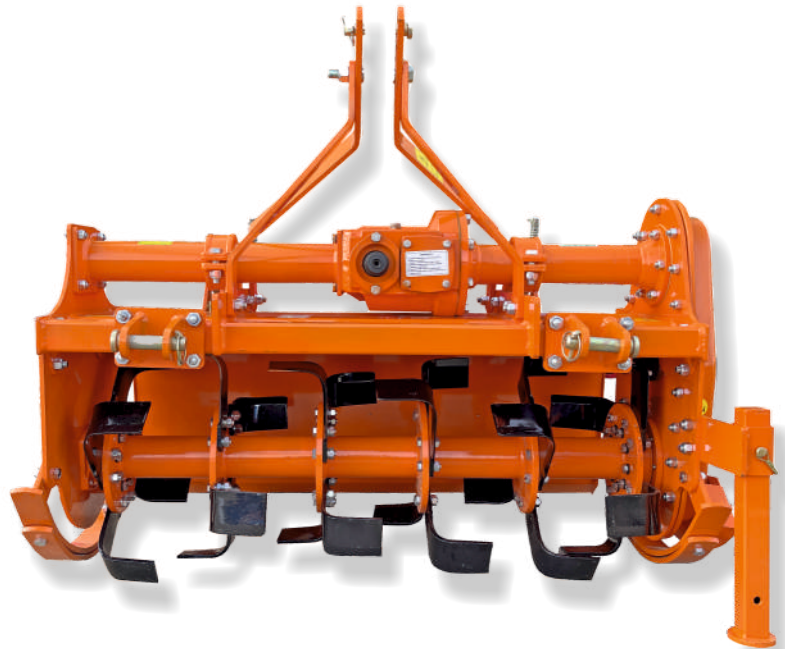

ORCHARD MINI ROTAVATOR

High-quality,
cutting-edge,
robust & Economic
Implements

PREMIUM
QUALITY

BEST
PRICE

Trusted
and Durable

Made Exclusively for vineyards
and in all the inter-row crops

All type of Rotavator available

SCAN ME
WATCH DEMO VIDEOS

Size Available / Tractor Power (HP)

Feet	3	4	5
HP	21-30	21-30	21-30

SAVES TIME, MONEY AND
GENERATES MORE INCOME

ORCHARD MINI : TECHNICAL SPECIFICATIONS

MODEL/FEET	ASRT-108 ORCHARD MINI/ 3 FEET	ASRT-125 ORCHARD MINI/ 4 FEET	ASRT-145 ORCHARD MINI/ 5 FEET
Overall length(mm)	1250	1420	1620
overall width(mm)		915	
Overall Height(mm)		1060	
Tilling Width(mm)	1020	1190	1390
Tractor power (HP)	21-30	21-30	21-30
Tractor power (KW)	15-22	15-22	15-22
3-Point Hitch type		Cat-II	
Frame Off-set (mm/inch)	0	0	0
No. of Blade (L-80*7)	20	24	28
No. of Blade (L-70*7)	24	28	32
Standard Tyne Construction		Square /Curve	
Transmission Type		Gear Drive	
Max. Working Depth (mm/inch)		125/5	
Rotor Tube Diameter(mm/inch)		76/2.5	
Rotor Swing Diameter(mm/inch)		450	
Driveline Safety Device		Shear Bolt	
Weight (KG)	219	240	280

ROTOR RPM CHART

SERIES	INPUT RPM	GEAR BOX	SPUR GEAR -1	SPUR GEAR -2	ROTOR SPEED
ORCHARD MINI S.S.	540	S.S.			253
ORCHARD MINI M.S.	540	M.S.	16	20	172
			17	19	192
			19	17	240
			20	16	269
	1000	M.S.	15	21	284
	1000	M.S.	17	27	251
CROWN	25				
PINION	13				
SIDE GEAR	23-35-30				
S.S. CROWN PINION	11-18				

SALIENT FEATURES

Heavy Duty Gearbox

Powder Coated Paint

Boron Steel Blades

Mechanical (Duo cone)
Oil Seal

Strong Body Frame

Flexible Spring Assembly

High Quality Spare Parts