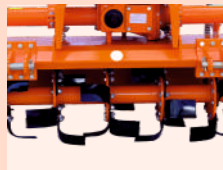

SALIENT FEATURES

Heavy Duty Gearbox

Powder Coated Paint

Boron Steel Blades

Mechanical (Duo cone)
Oil Seal

Strong Body Frame

Flexible Spring Assembly

High Quality Spare Parts