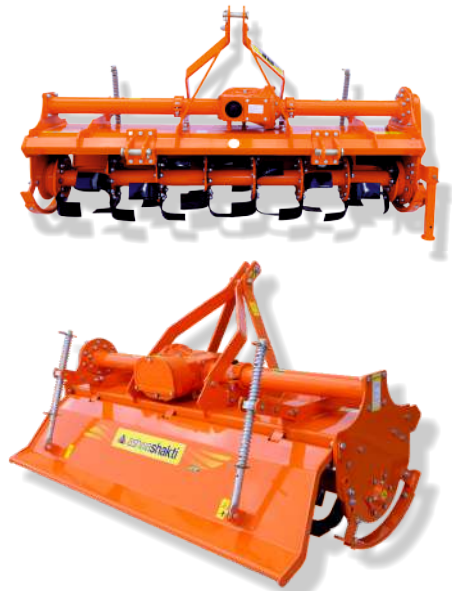

HD PLUS ROTAVATOR

High-quality,
cutting-edge,
robust & Economic
Implements

PREMIUM
QUALITY

BEST
PRICE

Made Exclusively for hard soil,
Helps in retaining moisture of the soil,
Increases soil porosity and aeration

Trusted
and Durable

All type of Rotavator available

SCAN ME
WATCH DEMO VIDEOS

Size Available / Tractor Power (HP)

Feet	4	5	5.5	6	7	8
HP	35-50	40-55	45-60	50-65	55-65	65-80

SAVES TIME, MONEY AND GENERATES MORE INCOME

SALIENT FEATURES

Heavy Duty Gearbox

Powder Coated Paint

Boron Steel Blades

Mechanical (Duo cone)
Oil Seal

Strong Body Frame

Flexible Spring Assembly

High Quality Spare Parts