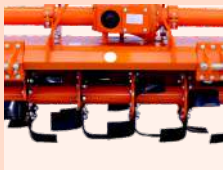

SALIENT FEATURES

Heavy Duty Gearbox

Powder Coated Paint

Boron Steel Blades

Mechanical (Duo cone)
Oil Seal

Strong Body Frame

Flexible Spring Assembly

High Quality Spare Parts